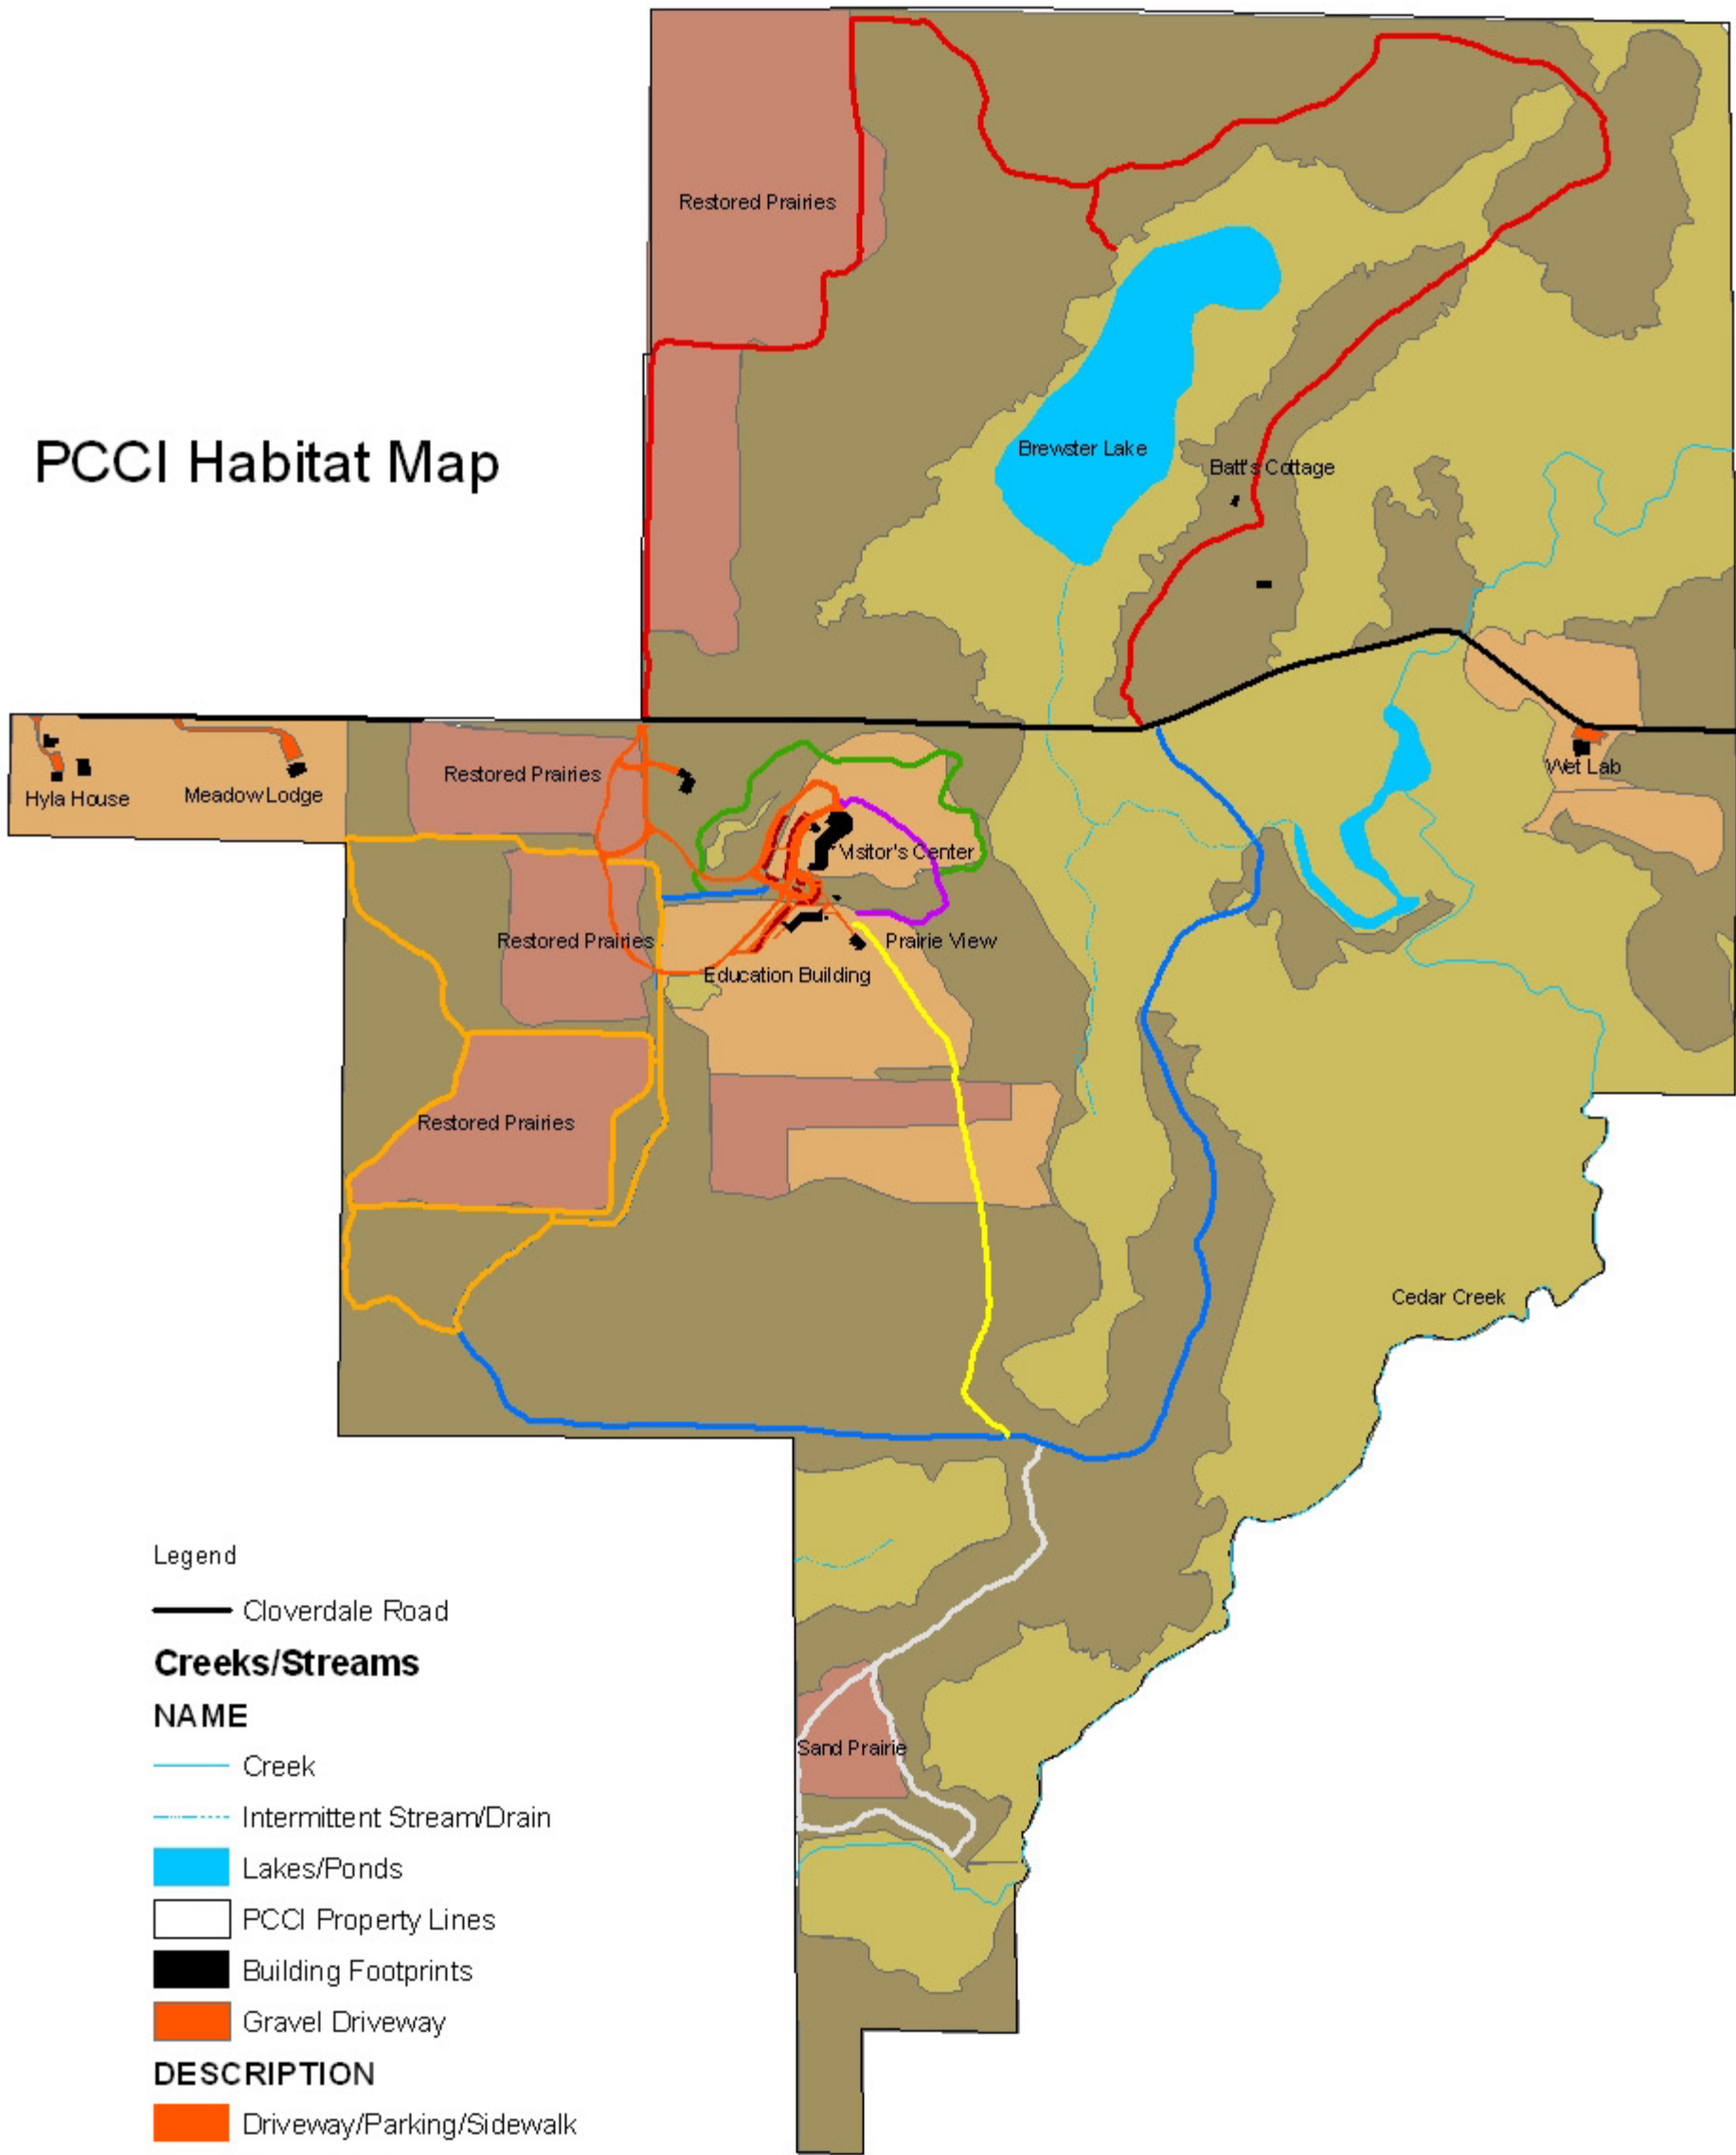

PCCI Habitat Map

Legend

— Cloverdale Road

Creeks/Streams

NAME

— Creek

— Intermittent Stream/Drain

— Lakes/Ponds

— PCCI Property Lines

— Building Footprints

— Gravel Driveway

DESCRIPTION

— Driveway/Parking/Sidewalk

— Yellow Trail

— Red Trail

— Red Trail Extension

— Orange Trial

— Blue Trail

— Loop Trail

— Green Trail

— White Trail

Habitat Types

— Prairie

— Wetland

— Forest

— Fields